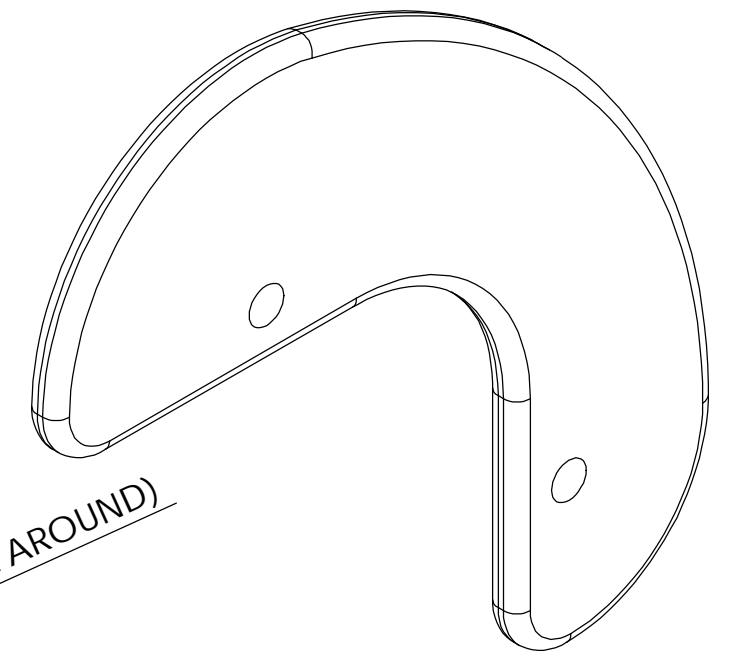

STATUS		DATE	
REFERENCE ONLY			
RELEASED			
CONTROLLED COPY REDUCED (%)			
MODEL	CQ-KIT2	DWN BY	S.YAMAKAWA
TITLE			SCALE
FOOT BOARD			1/2
DWG NO	1508P1100-913	SHT	REV.
		1	-

LIGHT MOBILITY ライト・モビリティ設計