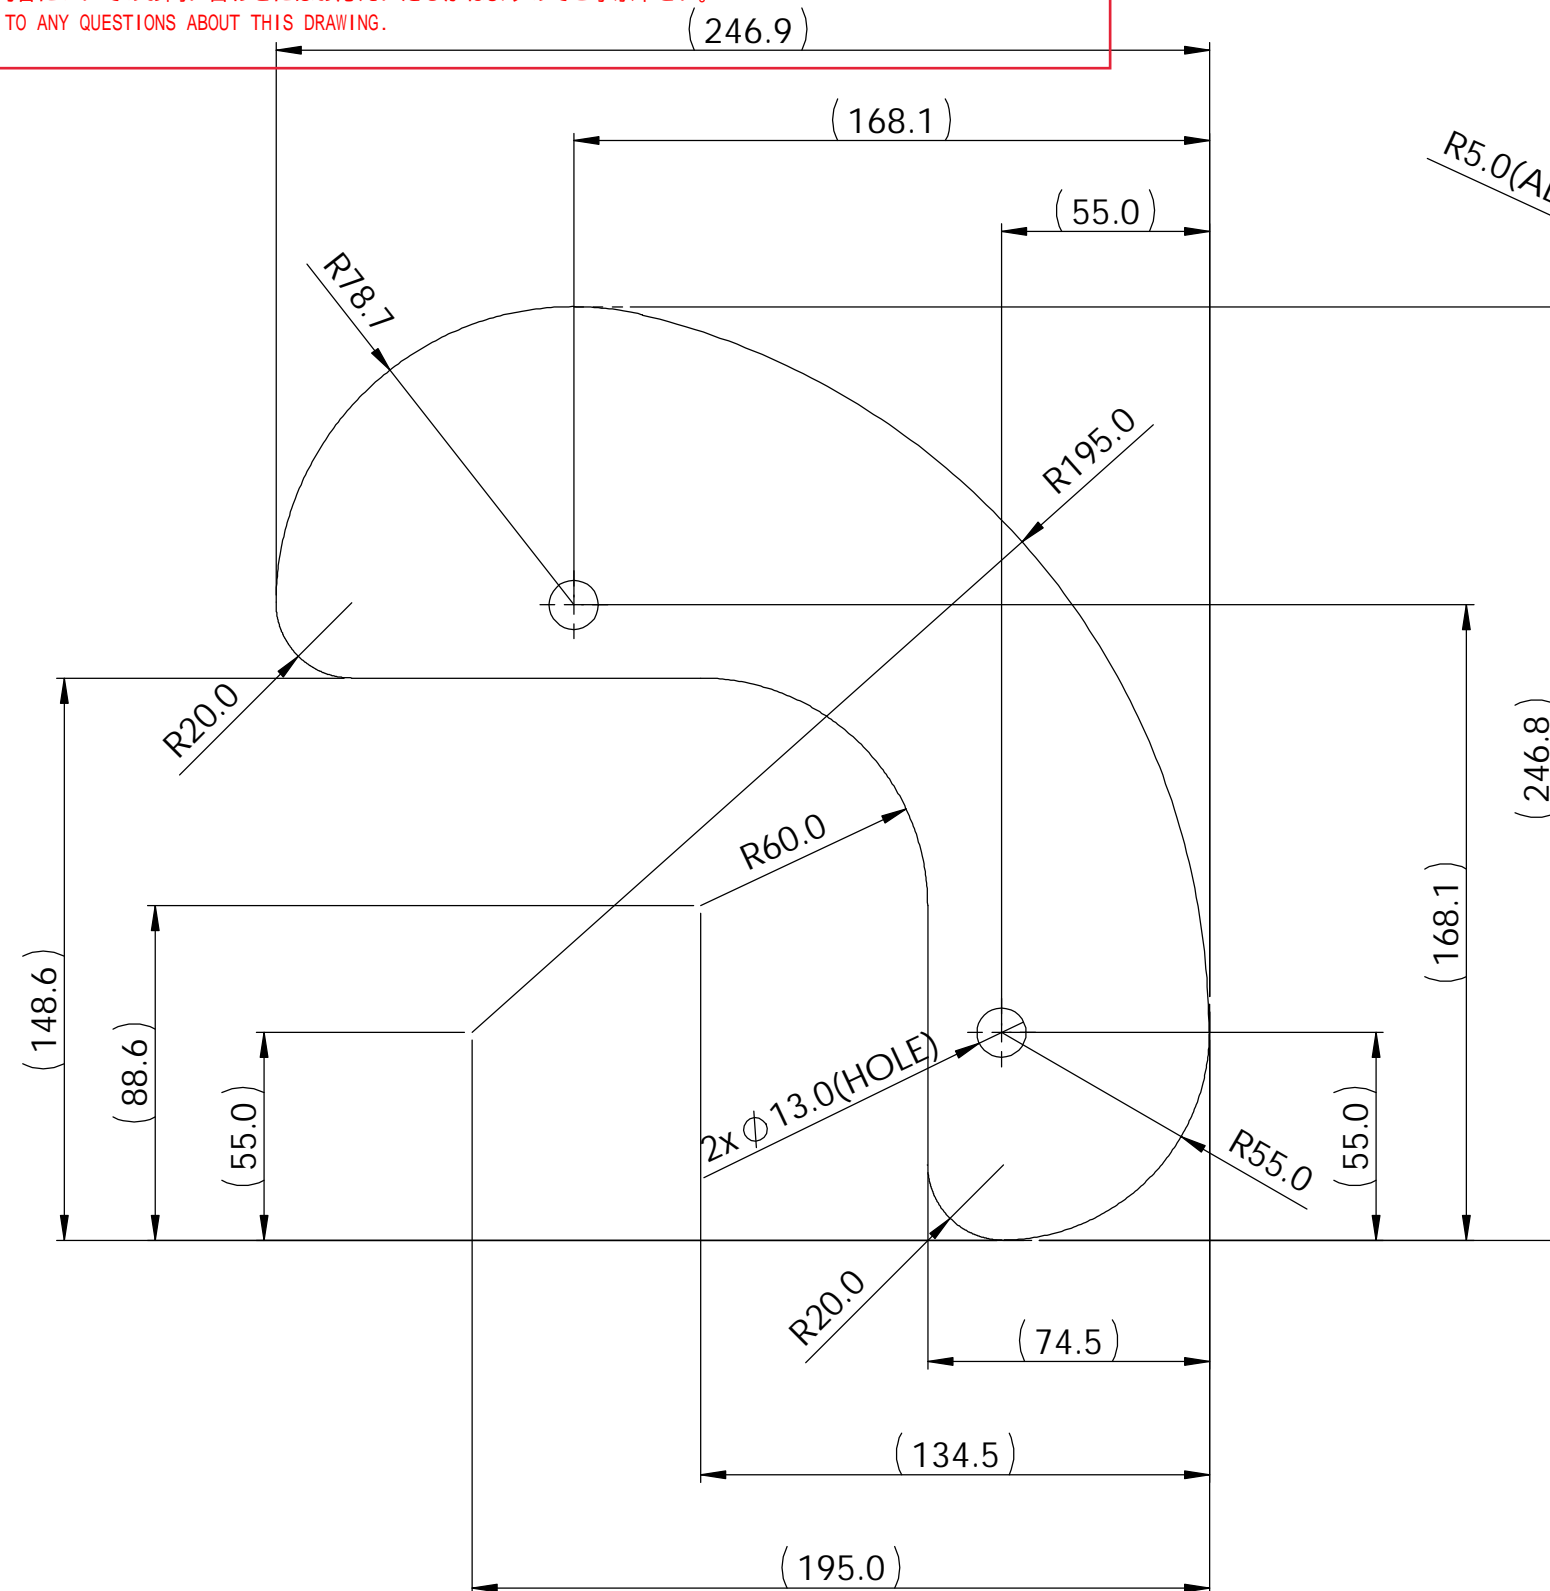

STATUS		DATE	
REFERENCE ONLY			
RELEASED			
CONTROLLED COPY REDUCED (%)			
MODEL	CQ-KIT2	DWN BY	S.YAMAKAWA
TITLE			SCALE
FOOT BOARD			1/2
DWG NO	1508P1100-913	SHT	REV.
		1	-

LIGHT MOBILITY ライト・モビリティ設計