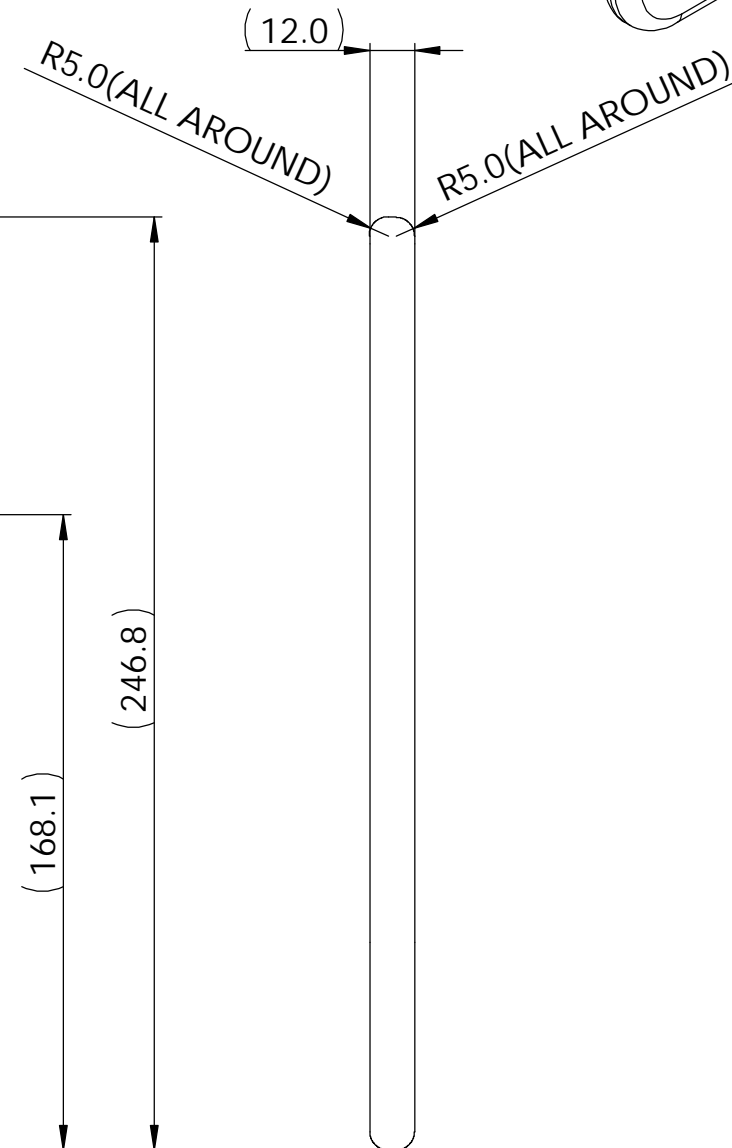

STATUS		DATE	
REFERENCE ONLY			
RELEASED			
CONTROLLED COPY REDUCED (%)			
MODEL	CQ-KIT2	DWN BY	S.YAMAKAWA
TITLE			SCALE
FOOT BOARD			1/2
DWG NO	1508P1100-913	SHT	REV.
		1	-

LIGHT MOBILITY ライト・モビリティ設計